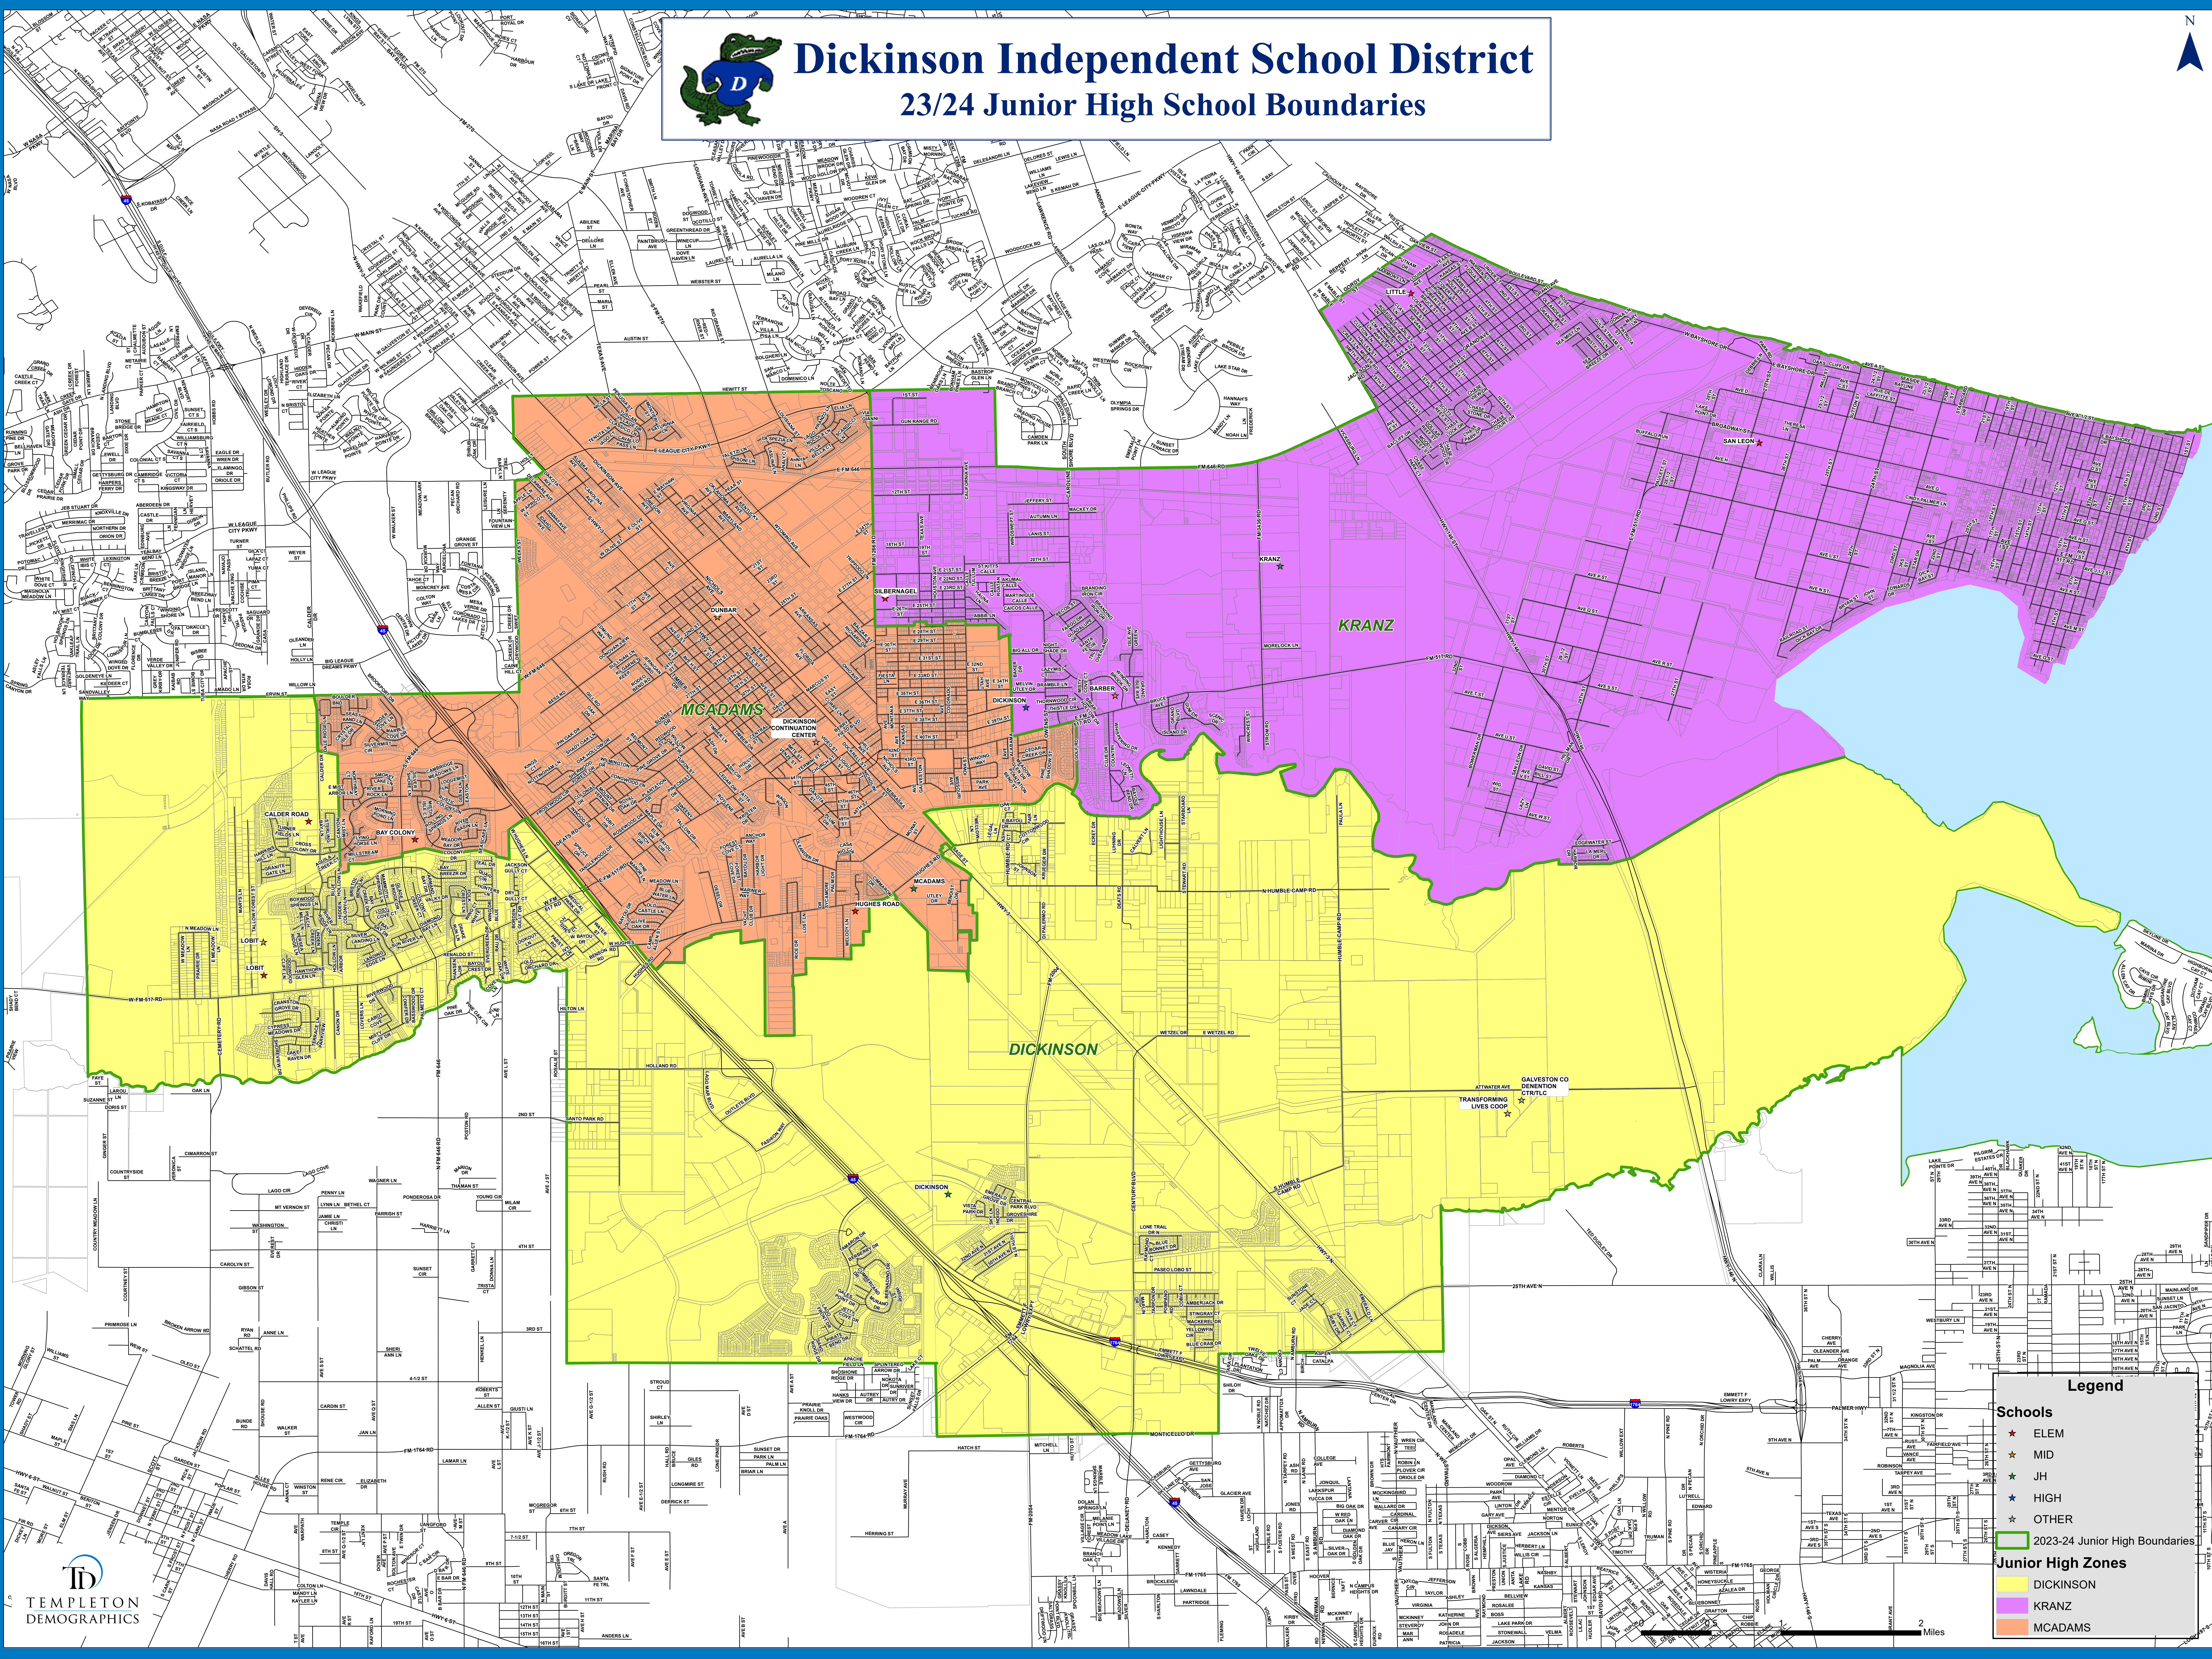

Dickinson Independent School District

23/24 Junior High School Boundaries

Legend

Schools

- ★ ELEM
- ★ MID
- ★ JH
- ★ HIGH
- ★ OTHER

Junior High Zones

- DICKINSON
- KRANZ
- MCADAMS

2 Miles